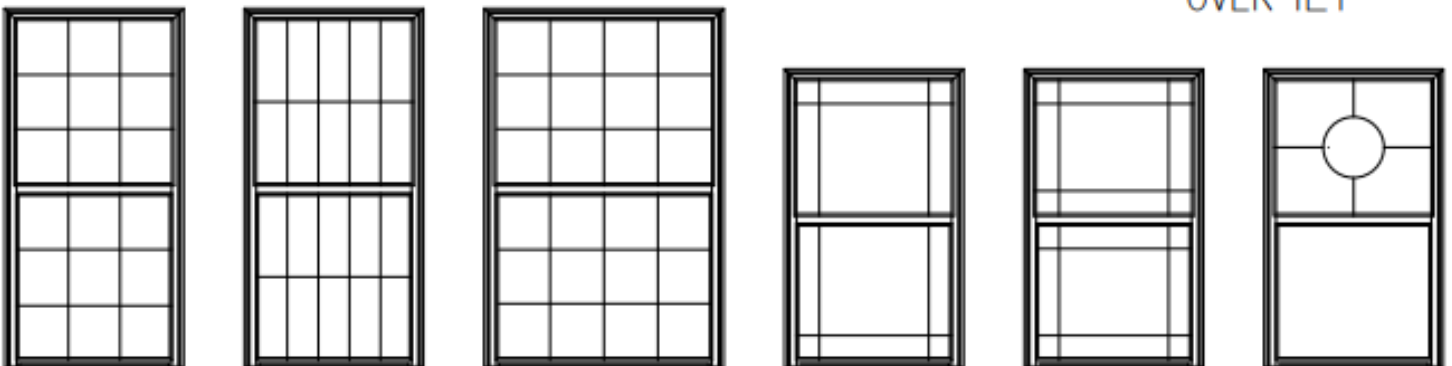

2LT(1V0H)

3LT(2V0H)

4LT(1V1H)

6LT(2V1H)

8LT(3V1H)

DIAMOND CTR
OVER 1LT

9LT(2V2H)

10LT(4V1H)

12LT(3V2H)

MARGINAL

PRAIRIE

CIRCLE CTR
OVER 1LT

COMFORT VIEW OFFERS A VARIETY OF STANDARD LITE PATTERNS. IF YOU DO NOT SEE THE SPECIFIC DESIGN YOU ARE LOOKING FOR, PLEASE CONTACT US TO DISCUSS CUSTOM OPTIONS.