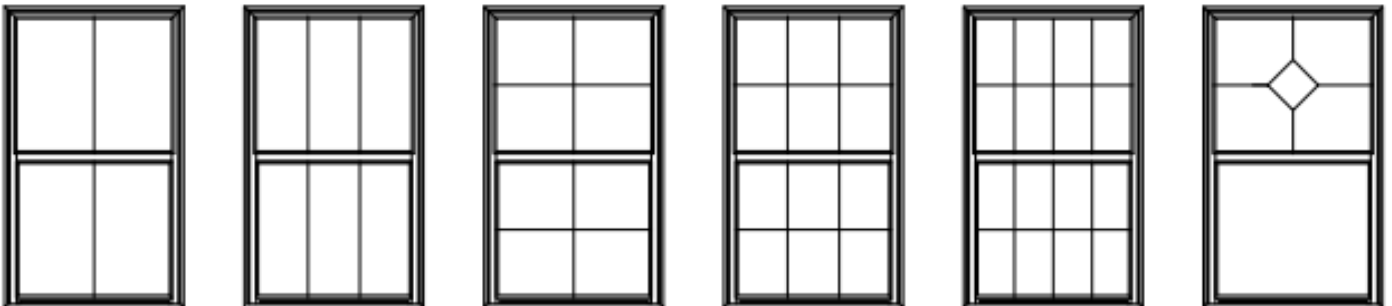

COMFORT VIEW OFFERS A VARIETY OF STANDARD LITE PATTERNS.
 IF YOU DO NOT SEE THE SPECIFIC DESIGN YOU ARE LOOKING FOR,
 PLEASE CONTACT US TO DISCUSS CUSTOM OPTIONS.

DIAMOND LITE PATTERNS

PRAIRIE/MARG LITE PATTERNS PW

2LT(1V0H)

3LT(2V0H)

4LT(1V1H)

6LT(2V1H)

8LT(3V1H)

DIAMOND CTR
OVER 1LT

9LT(2V2H)

10LT(4V1H)