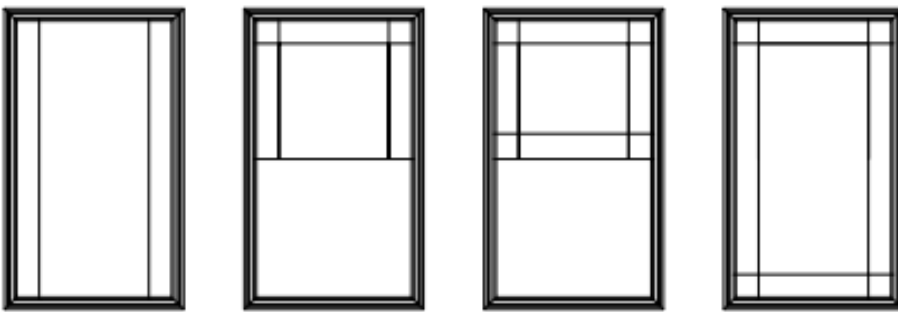

COMFORT VIEW OFFERS A VARIETY OF STANDARD LITE PATTERNS.
 IF YOU DO NOT SEE THE SPECIFIC DESIGN YOU ARE LOOKING FOR,
 PLEASE CONTACT US TO DISCUSS CUSTOM OPTIONS.

DIAMOND LITE PATTERNS

PRAIRIE/MARG LITE PATTERNS PW

2LT(1V0H)

3LT(2V0H)

4LT(1V1H)

6LT(2V1H)

8LT(3V1H)

DIAMOND CTR
OVER 1LT

9LT(2V2H)

10LT(4V1H)

12LT(3V2H)

MARGINAL

PRAIRIE

CIRCLE CTR
OVER 1LT

COMFORT VIEW OFFERS A VARIETY OF STANDARD LITE PATTERNS. IF YOU DO NOT SEE THE SPECIFIC DESIGN YOU ARE LOOKING FOR, PLEASE CONTACT US TO DISCUSS CUSTOM OPTIONS.